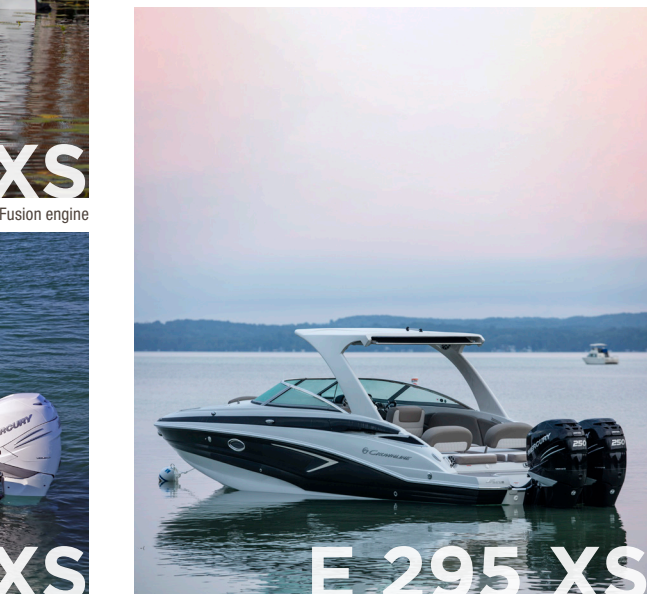

SPORT SERIES

ECLIPSE SERIES

CROSS SPORT SERIES

E-205 XS
Solid Moonstone exterior